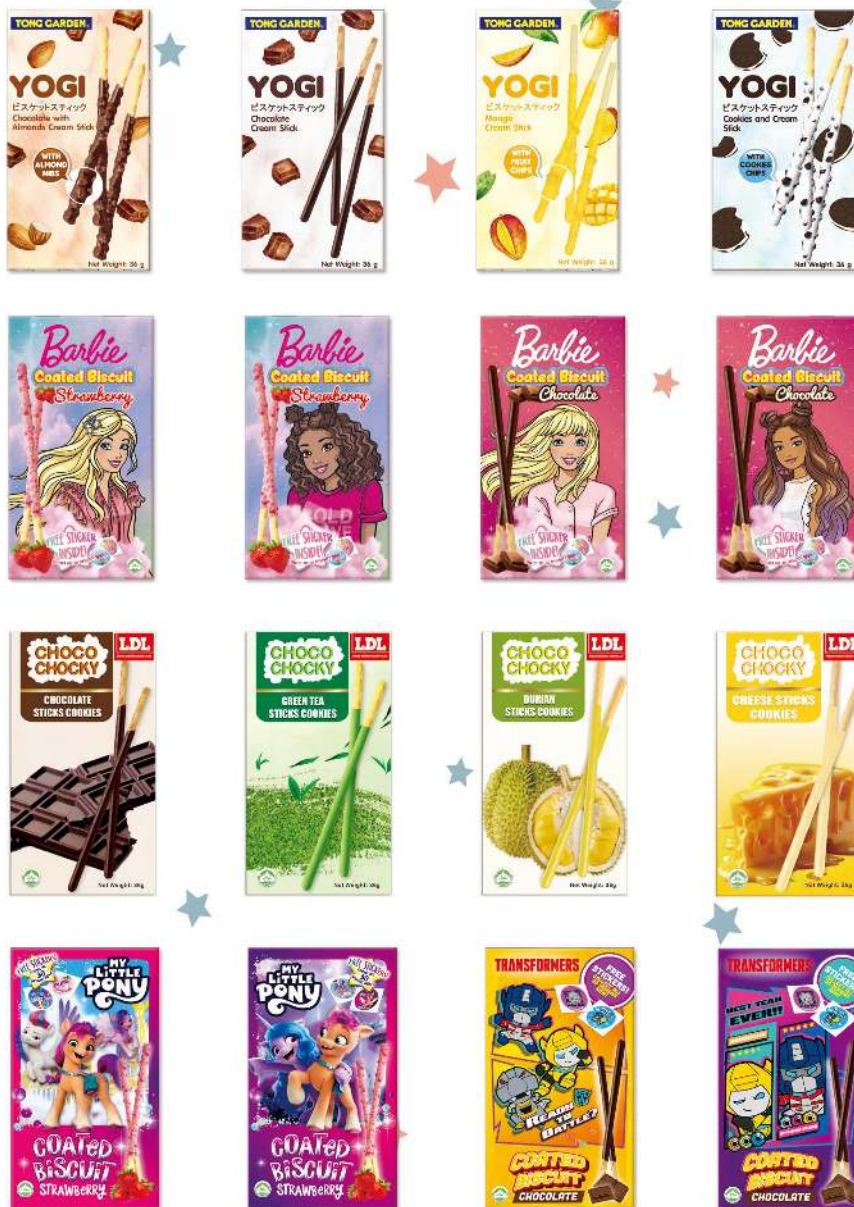

Export

Southeast Asian Market

Yantai Arari Confectionery & Food Co.,Ltd.

Tel:+86-535-6358911

Http://www.ararifoods.cn

Email: arari1@ararifoods.net

Add: NO.3,Xingyuan Road,Fushan,Yantai,Shandong,China